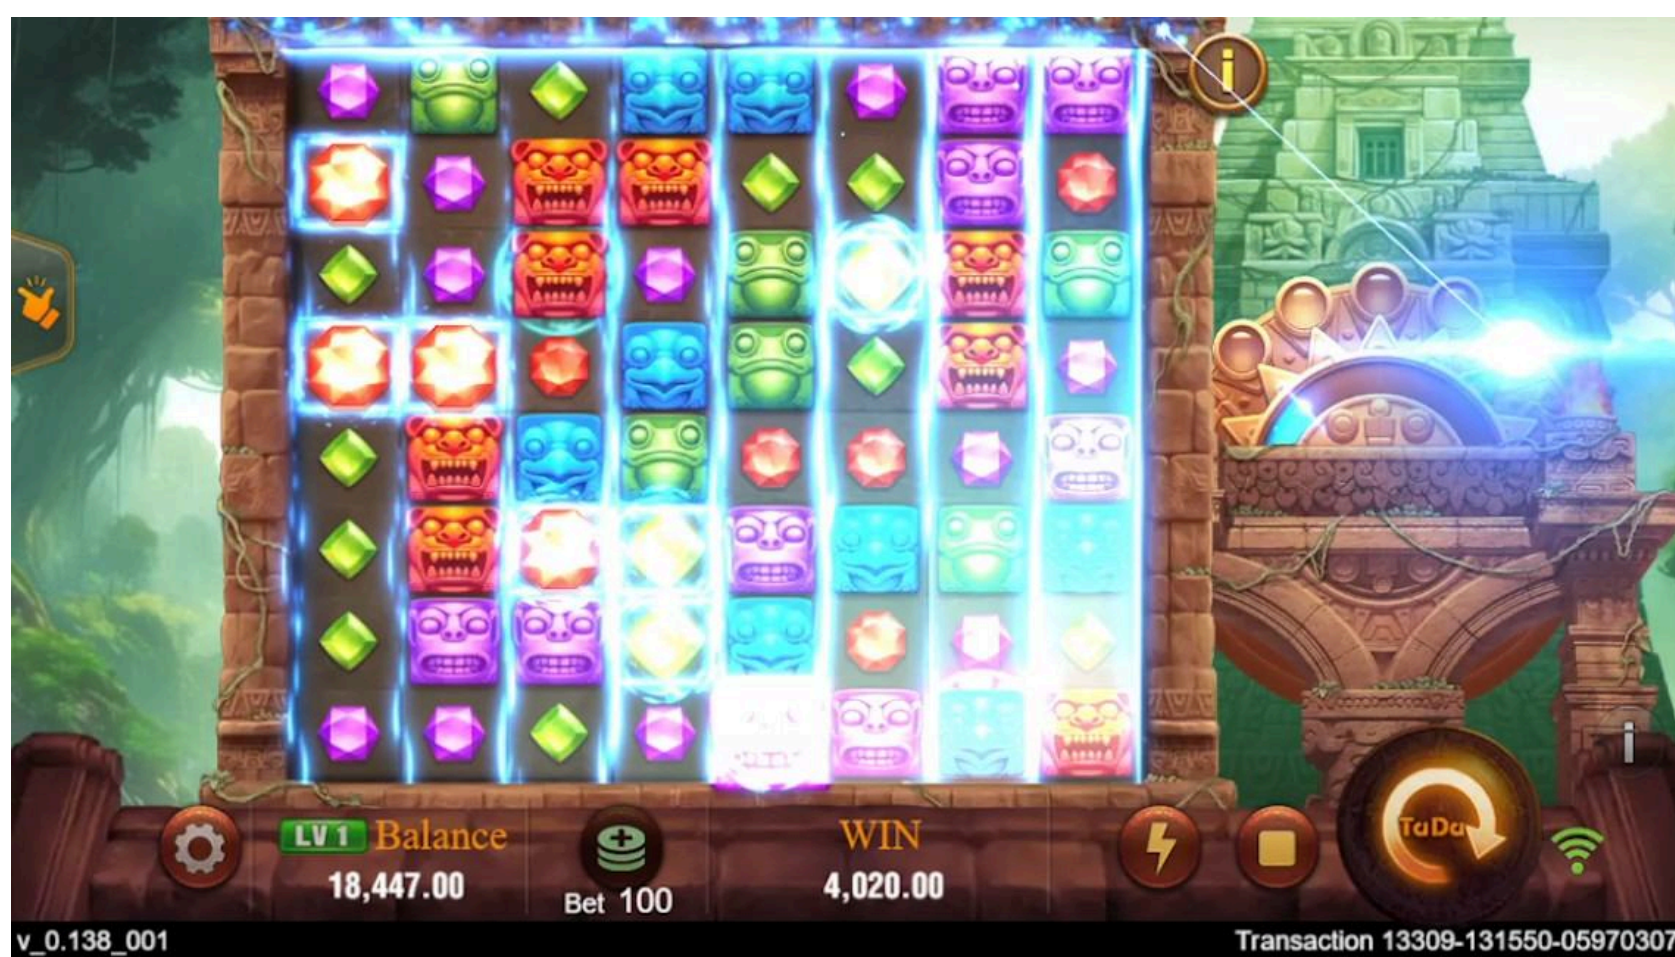

Treasure Quest

Slot Game

Treasure Quest's Feature

Feature Magic Ball

Eliminate symbols on the magic light point to get a special magic orb of the corresponding color. It helps with more eliminations.

BONUS FEATURE

Start with 5 magic balls, and each elimination gives a multiplier (the higher the level, the higher the multiplier).

Game Information

Release Date Jan.08	Game Type Slot
Game Name Treasure Quest	Game ID 307
Technology HTML 5	Devices All

Win Amount

Volatility	Med High
Total RTP	97.04%
Max Bet	€100
Max Payout	€200,000
Hit Frequency	238.99
Min Bet	€0.20
Default Bet	€0.60
Game Features	Bonus Game, Multiplier, Wild, Feature Magic