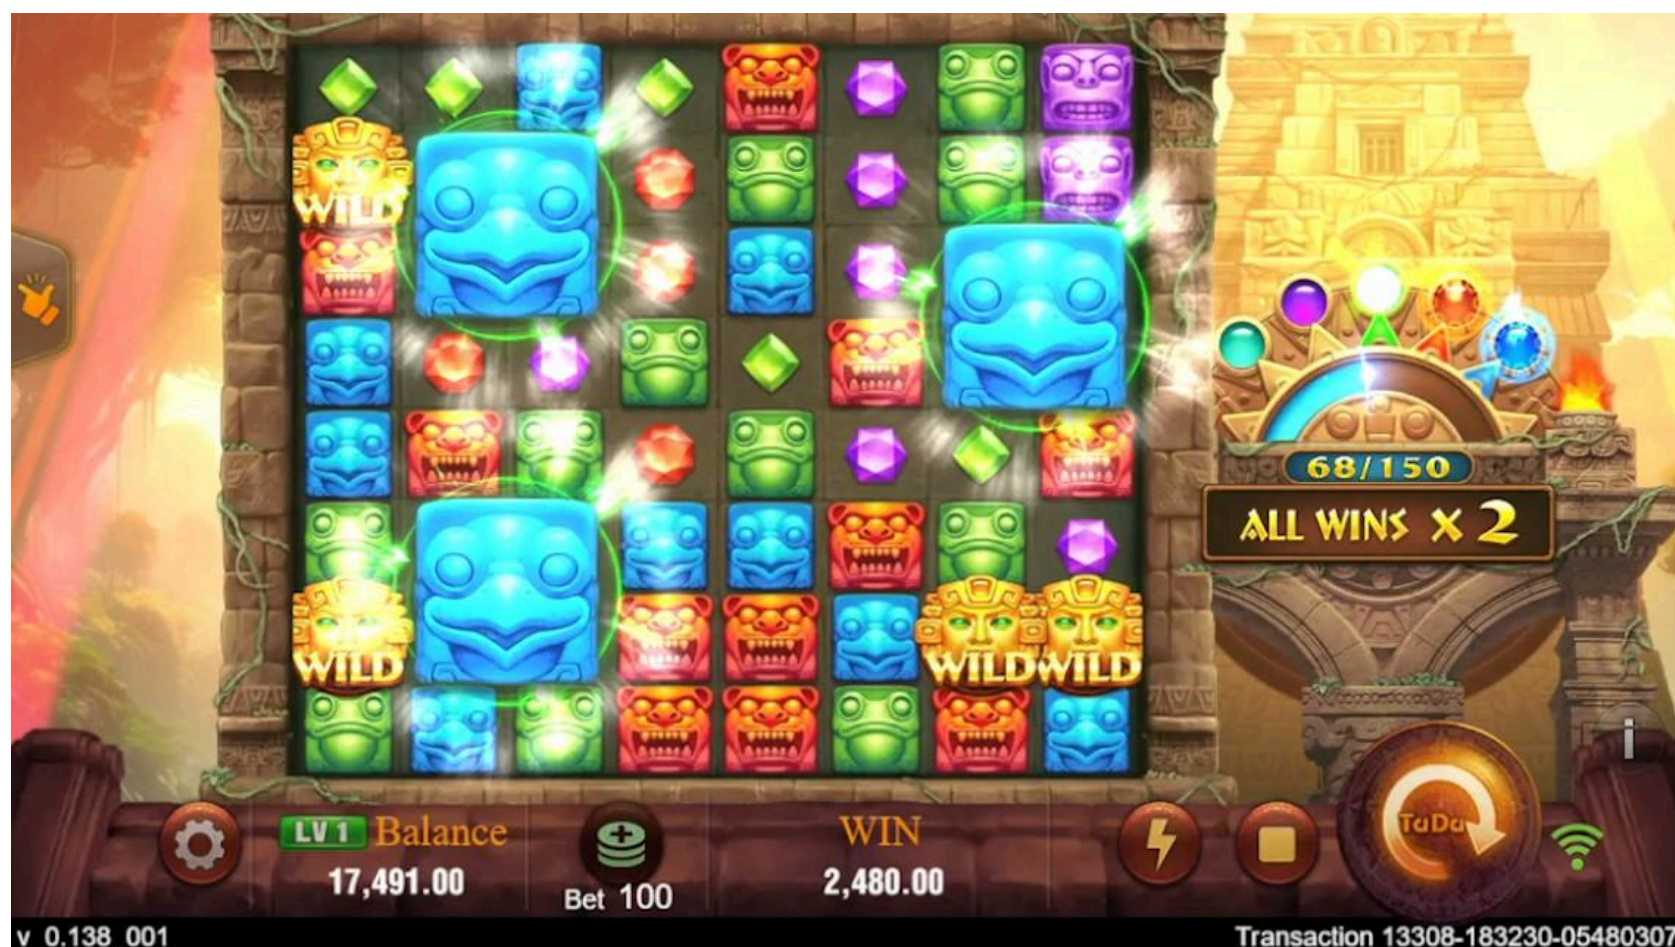

Treasure Quest

Slot Game

Treasure Quest's Feature

Feature Magic Ball

Eliminate symbols on the magic light point to get a special magic orb of the corresponding color. It helps with more eliminations.

BONUS FEATURE

Start with 5 magic balls, and each elimination gives a multiplier (the higher the level, the higher the multiplier).

Game Information

Release Date Jan.08	Game Type Slot
Game Name Treasure Quest	Game ID 307
Technology HTML 5	Devices All

Win Amount

Volatility	Med High
Total RTP	97.04%
Max Bet	€100
Max Payout	€200,000
Hit Frequency	238.99
Min Bet	€0.20
Default Bet	€0.60
Game Features	Bonus Game, Multiplier, Wild, Feature Magic