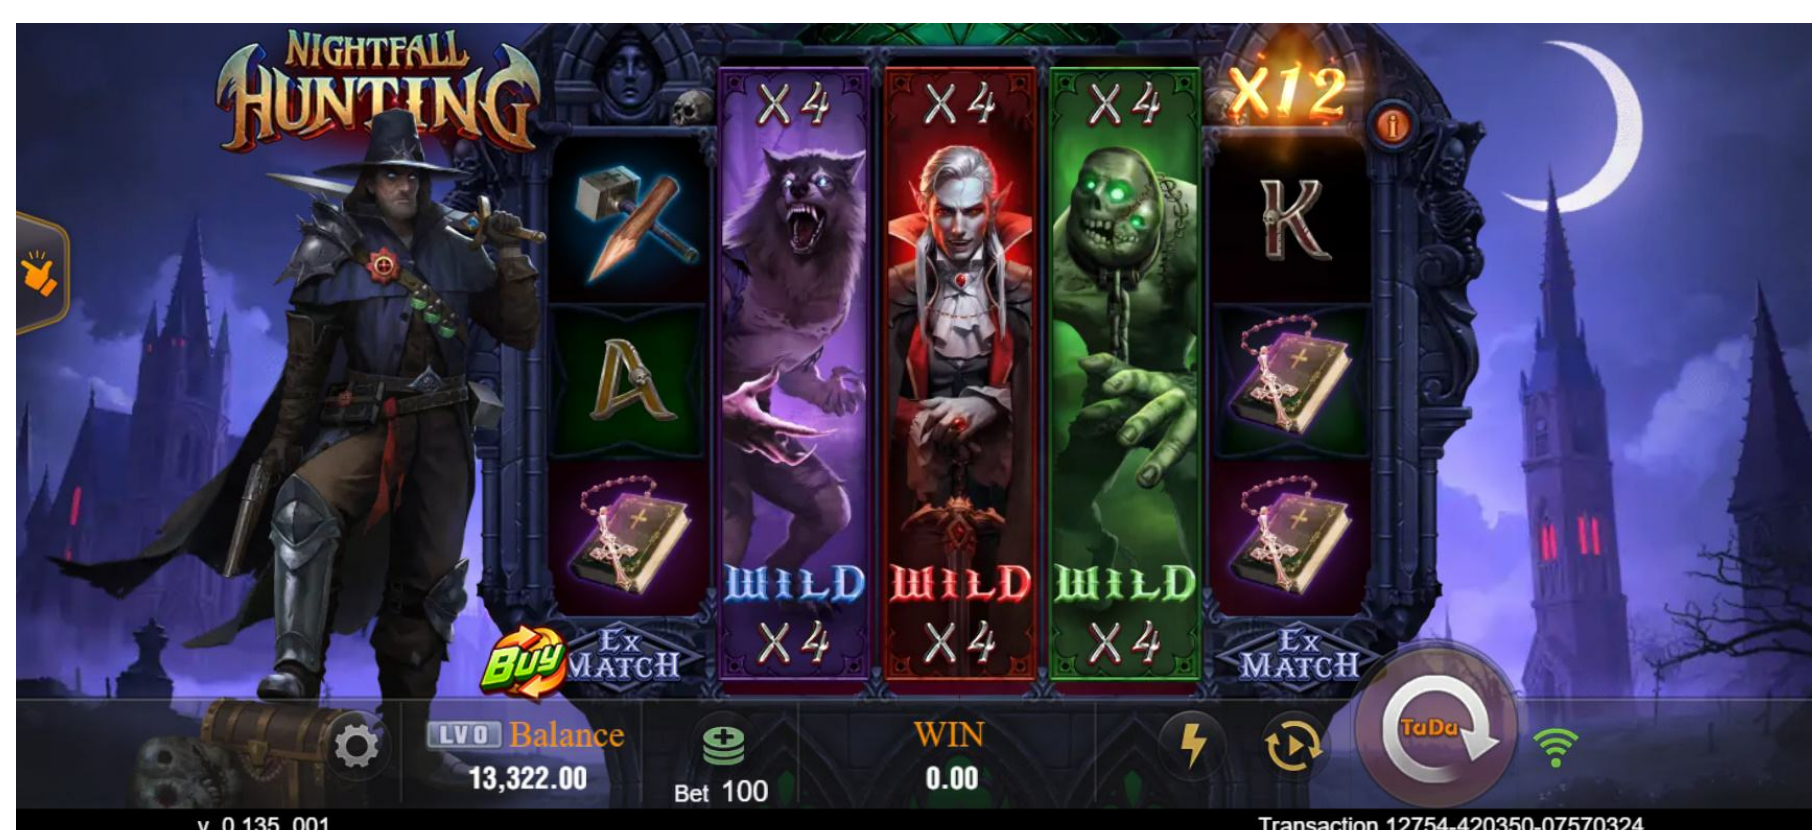

Game Information

Release Date Aug.28	Game Type Slot
Game Name Nightfall Hunting	Game ID 324
Technology HTML 5	Devices All

Win Amount

Reels, Pay-line	5 Reels, 30 Lines
Volatility	MED HIGH
Total RTP	0.97
Max Bet	100
Max Payout	1,000,000
Min Bet	0.1 EUR
Default Bet	0.3 EUR
Game Features	Free Game, Multiplier, WILD,EX- MATCH(TM)