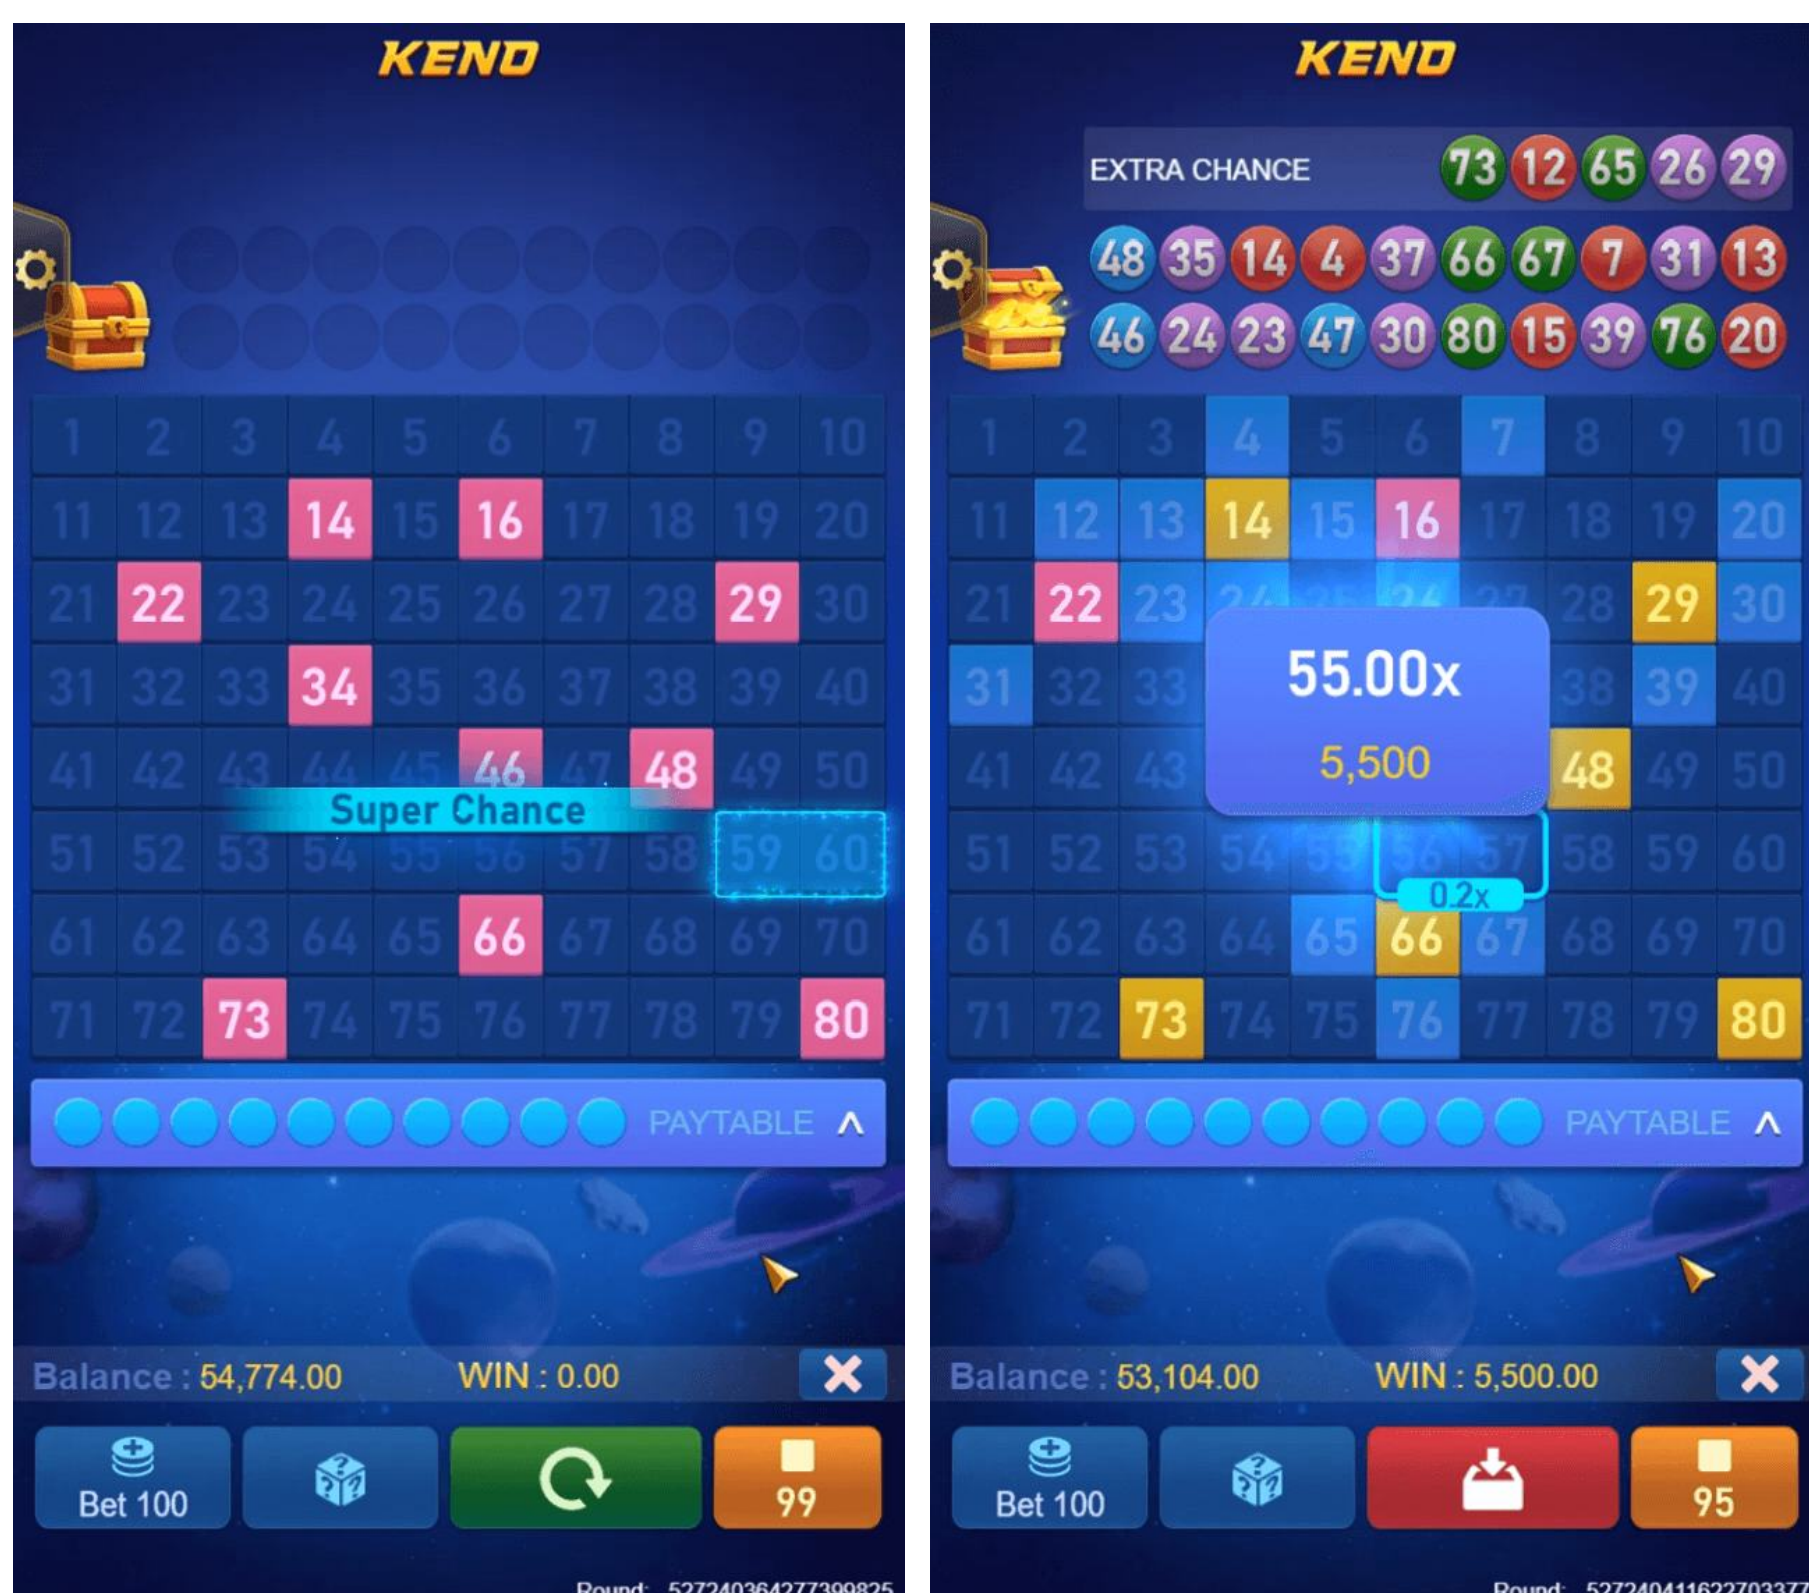

Keno Super Chance

Crash Game

Keno Super Chance's Feature

New Keno game

The latest in the globally popular Keno series! Bet on all numbers to win up to 2500 times the prize.

Super Chance

Two grids, three grids, no need to win a prize—just participate in the draw to challenge for extra rewards Super Chance waiting for you!

Game Information

Release Date Dec.04	Game Type Crash
Game Name Keno Super Chance	Game ID 273
Technology HTML 5	Devices All

Win Amount

Volatility	-
Total RTP	97.00%
Max Bet	€10
Max Payout	€200,000
Hit Frequency	-
Min Bet	€0.10
Default Bet	€1
Game Features	Extra Pay