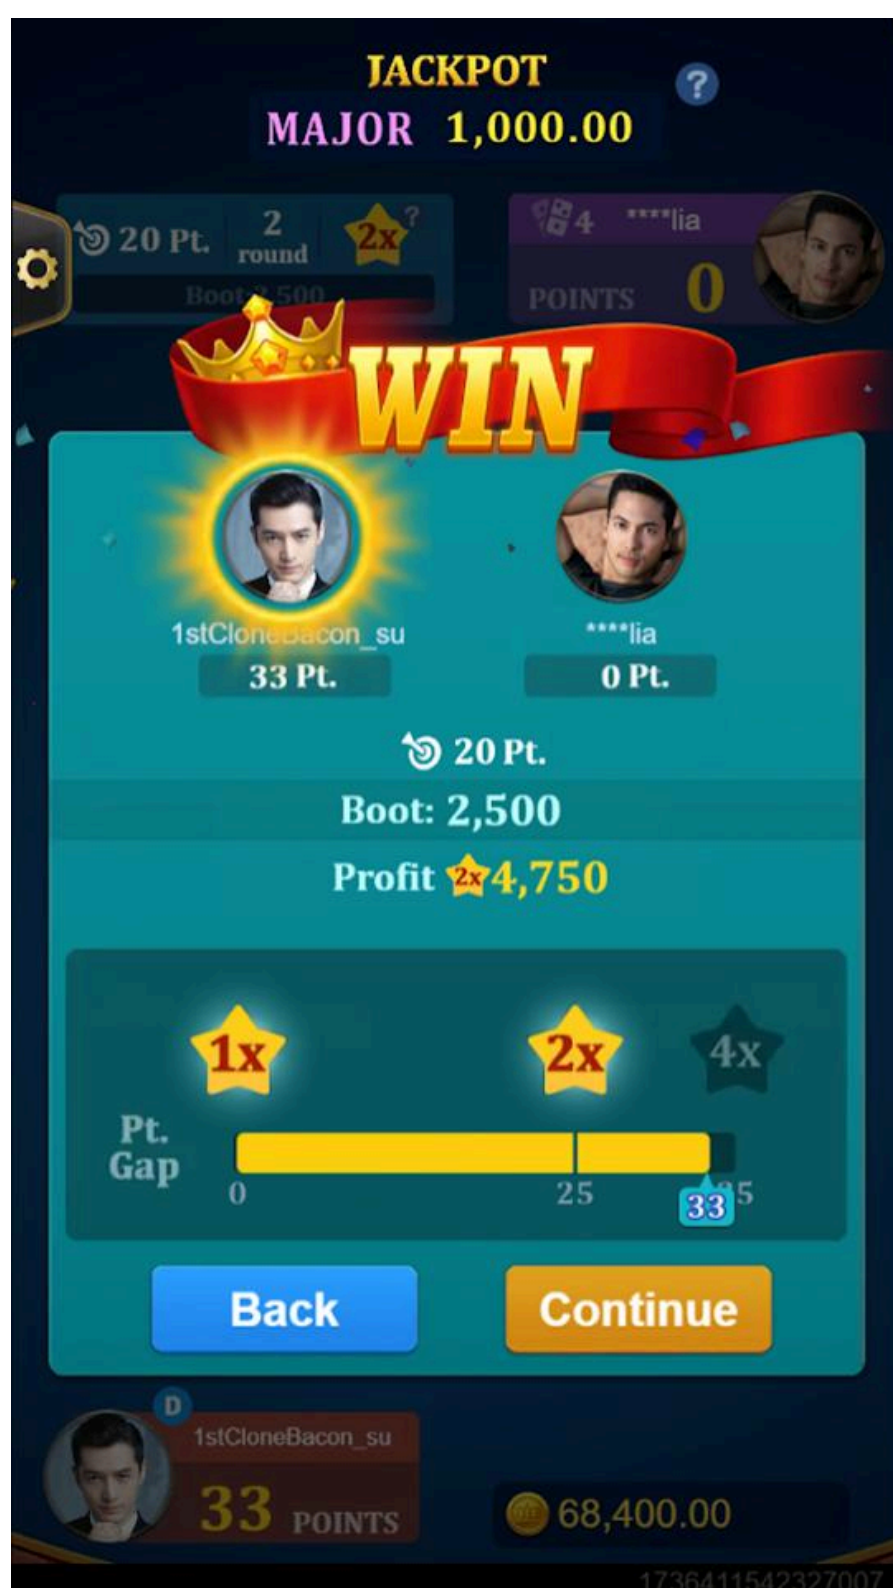

Domino Go

Card Game

Domino Go's Feature

Classic Gameplay

One set of dominoes, two players, seven tiles each. Challenge yourself to play all your tiles or win with the highest score!

Domino Jackpot

Play all your tiles to win and draw the Jackpot prize!

Game Information

Release Date Jan.29	Game Type Card
Game Name Domino Go	Game ID 327
Technology HTML 5	Devices All

Win Amount

Volatility	-
Total RTP	97.00%
Max Bet	€500
Max Payout	€2,000
Hit Frequency	-
Min Bet	€1.00
Default Bet	-
Game Features	Jackpot